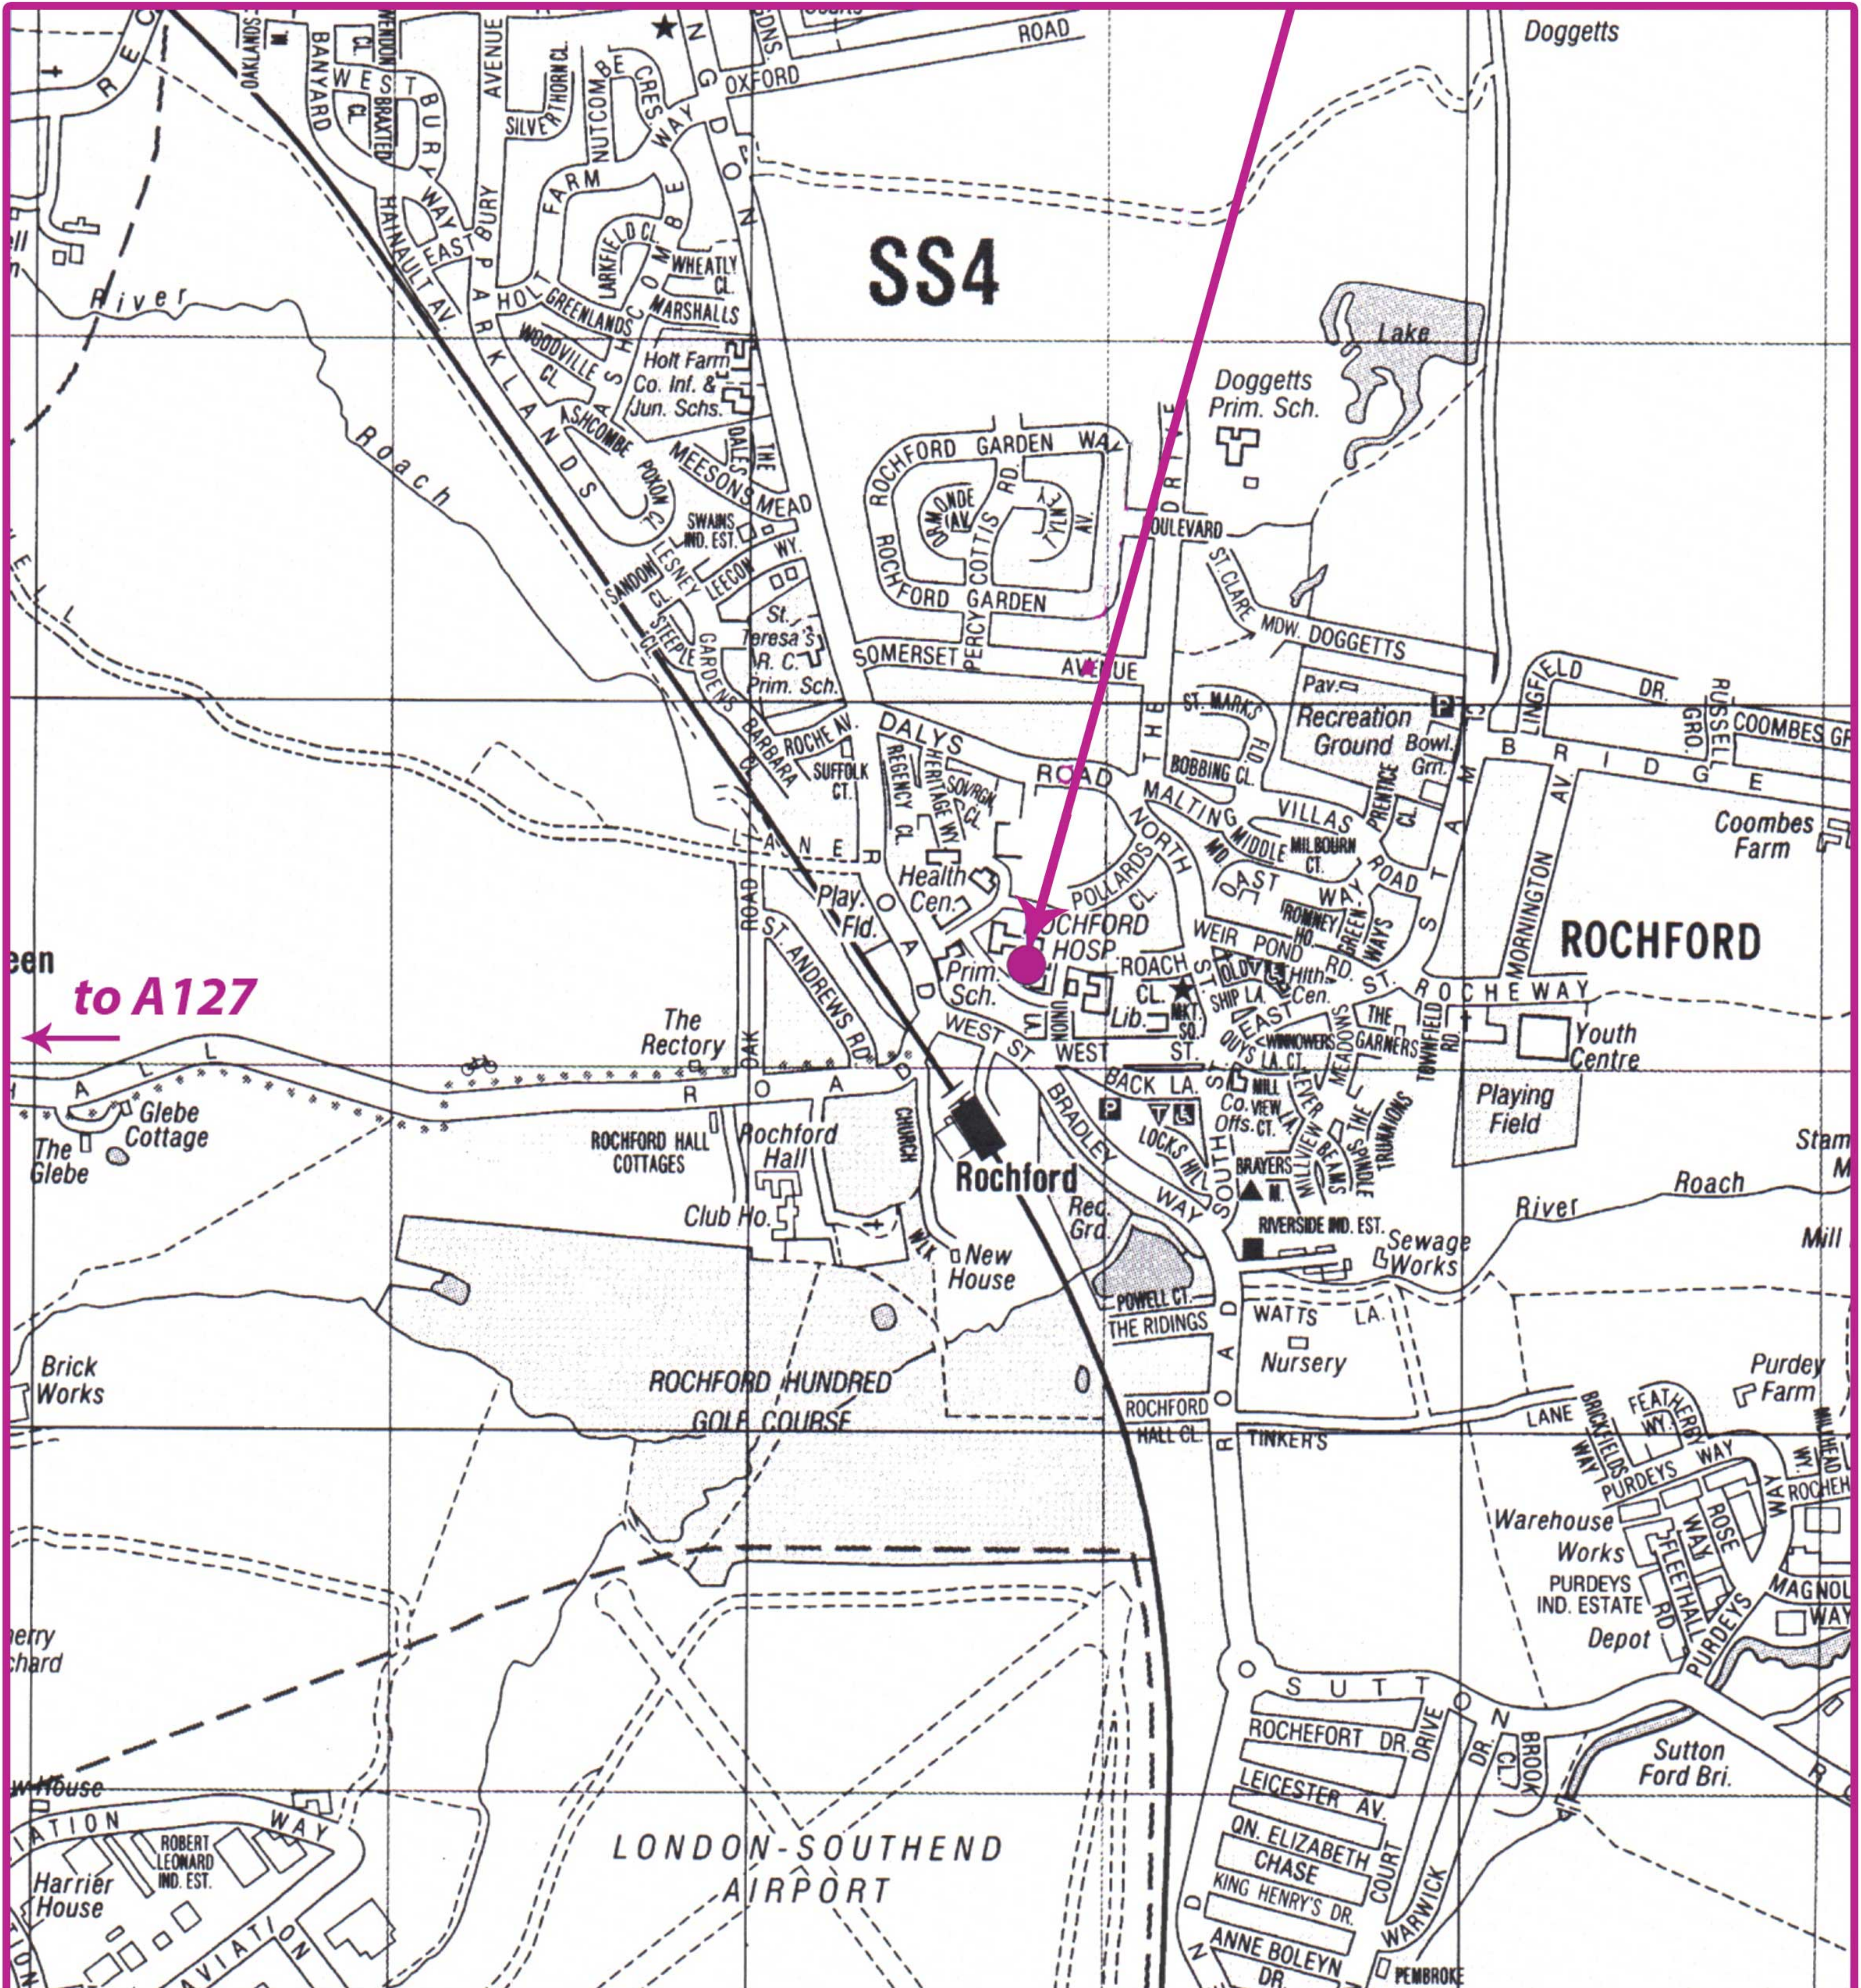

Rochford Hospital

Union Lane
Rochford
Essex
SS4 1RB

Rochford Hospital

A127 TO SOUTHEND

Southend Arterial (A127)

Manners Way

Follow signs for Rochford

Mini roundabout

Either straight over into Ashingdon road, concealed entrance just up the side of the school into Rochford Hospital

Or direct right at mini roundabout then left into Rochford Hospital